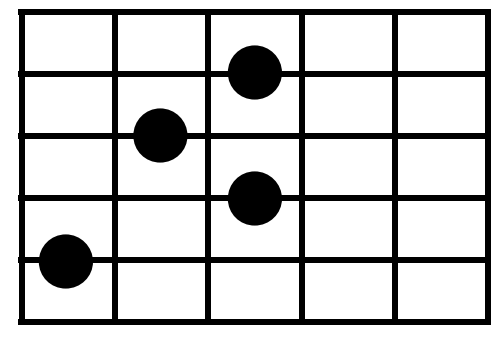

Standard tuning

♩ = 120

6

Eb MAJOR 7 (Eb M7) I chord

s.guit.

1

8
7
8
6

3