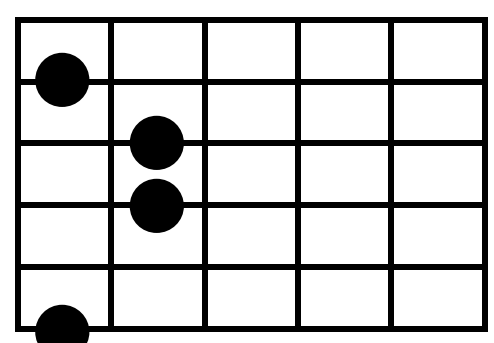

4

3 Ab MAJOR 7 (Ab M7) IV chord

4
5
5
4