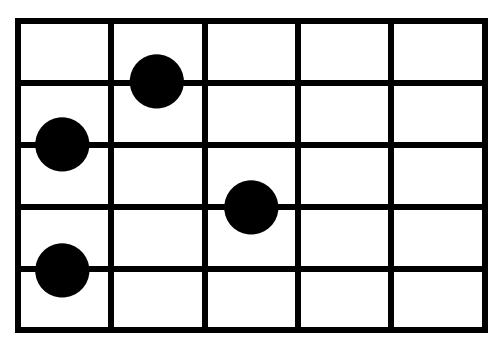

Standard tuning

♩ = 120

6

Eb MAJOR 7 (Eb M7) I chord

s.guit.

1

8
7
8
6

3